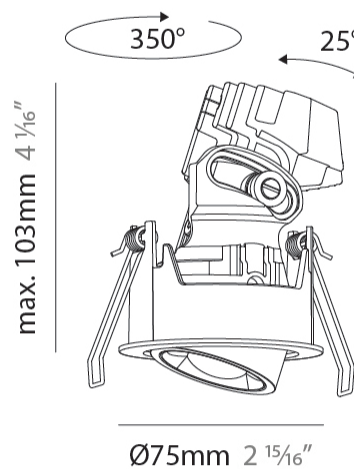

GENERAL

Series: Oiko Pro Round
Subseries: Oiko Pro Round Adjustable
Brand: Prolicht
Division: Architectural
Mounting Type: Recessed
Mounting Location: Ceiling
Subcategory: Downlight

PHYSICAL

Shape: Round
Diameter (mm): 75
Diameter (in): 2 ¹⁵/₁₆
Height (mm): 103
Height (in): 4 ¹/₁₆
Ceiling Thickness (mm): 1 - 25
Ceiling Thickness (in): 1/16 - 1 3/16
Min. Recessing Depth (mm): 115
Min. Recessing Depth (in): 4 1/2
Light Distribution: Downlight
Diffuser: Lens Pack - Spread Lens / Linear Spread Lens / Honeycomb Louver
Fixture Finish: SSR / BKV / CWI / CRY / HAB / UFT / ITA / RUA / FTG / MYG / LOD / PUS / FRO / FUP / KIA / POP / BLS / SPG / MEY / GOH / GUM / CHC / COM / ABZ / JAG / OBR / MOS / ROR
Fixture Material: Aluminum Die Cast
Cut-out Measurements: D. - 68mm / 2 11/16"

ELECTRICAL

Lamp Type: LED (Zhaga Standard)
Input Wattage (W): 14
Total Output Wattage (W): 12.7
Dimming: Dali Dimming
Driver Included: No
Driver Location: Remote
Driver Type: Constant Current - Universal (120Vac only for DALI driver)
Driver Class: Class 2
Input Voltage (V): 120 - 277
Constant Current (MA): 700

LED

Number of LEDs: 1
Color Temperature (°K): 2700-6500 Tunable White
Max. Delivered Lumen (lm): 1054 - 1240
Nominal Lumen (lm): 1242 - 1460
CRI: >90 CRI
Lamp Life (hrs): 50000
Special LEDs offerings: Tunable White

OPTICAL

Reflector°: 52

RATINGS AND CERTIFICATIONS

Certified By: Certified for North American Standards
IP rating: IP20